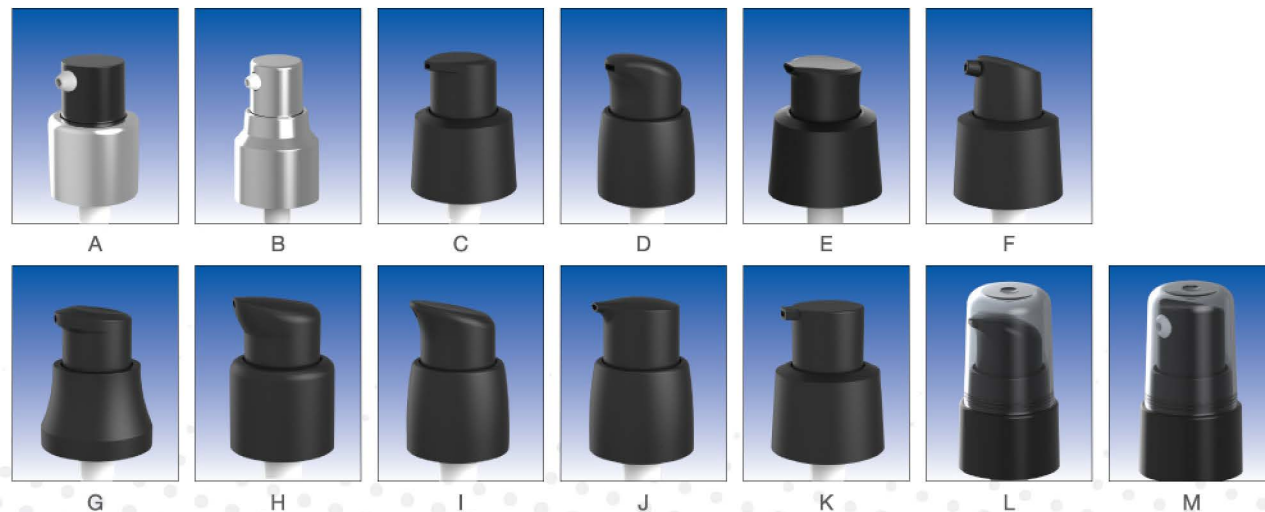

>> 0.25CC Cosmetic Dispenser (No Metal Contact)

>> **RB514TS** 0.25CC

Actuator For Options.

Closure. 18/400 18/410 20/410 22/400 22/410 24/410

Item	Output	Qty/CTN(pcs)	Meas.(cm)
RB514TS	0.25CC	2000pcs	45.5x38x44