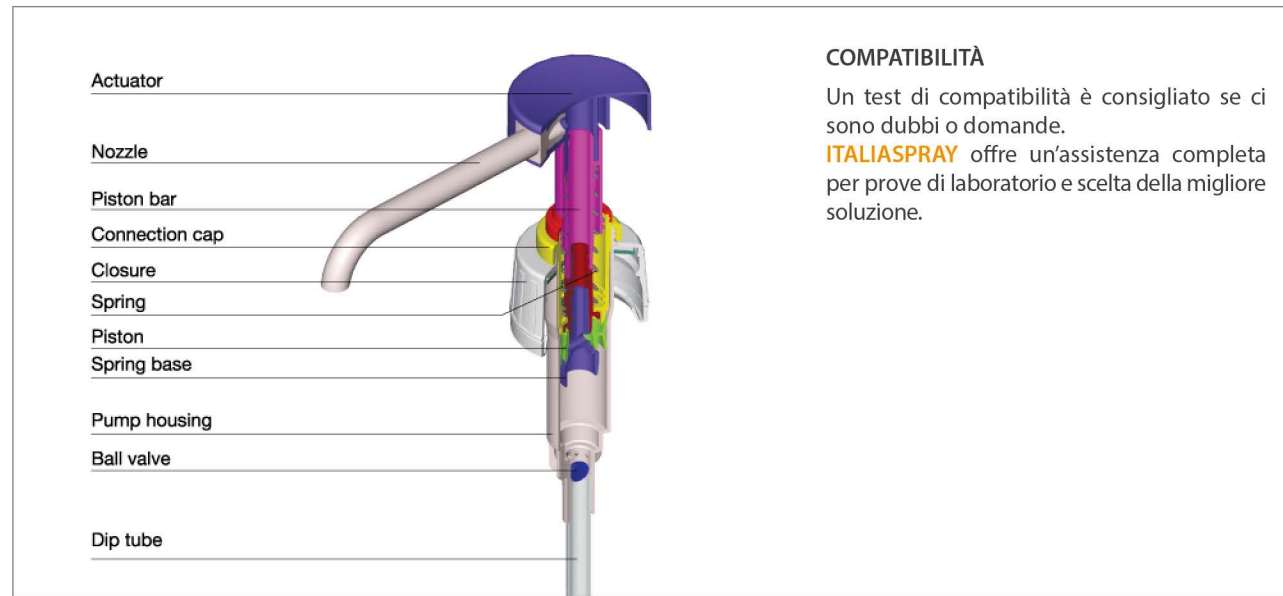

Actuator.

Closure.

Output.

Others.

» No Metal Contact Pump Screw down lock

Model.

RB0014TS 28 Tamper Evident

RB1014TS 28/410