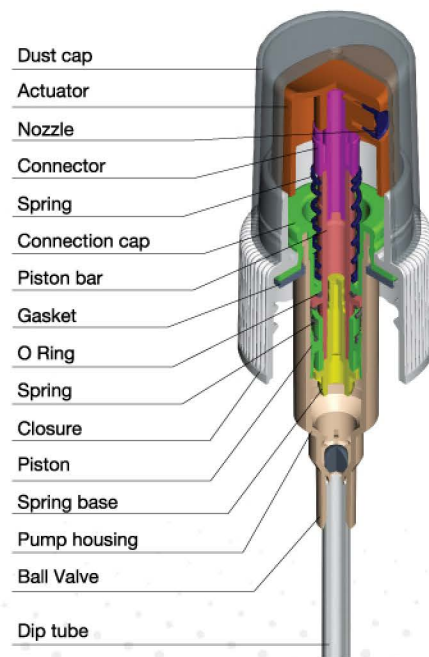

>> **RB0123TS** 0.5 CC Mist Sprayer (No Metal Contact)

>> **RB0123TS** 0.5 CC

Output
0.5CC.

Output.

Item	Output	Qty/CTN(pcs)	Meas.(cm)
RB0123TS	0.5CC	2500	45.5x38x44

COMPATIBILITÀ

Un test di compatibilità è consigliatose ci sono dubbi o domande.
ITALIASPRAY offre una assistenza completa per prove di laboratorio e scelta della migliore soluzione.

>> 1 Inch Crimp Mist Sprayer

>> **RB5303TS** Series

Output
0.18CC.

Output
0.6CC.

Output.

Item	Output	Qty/CTN(pcs)	Meas.(cm)
RB5303TS	0.18CC	2500	45.5x38x44
RB6303TS	0.18CC	2500	45.5x38x44
RB26303TS	0.18CC	2500	45.5x38x44
RB7303TS	0.6CC	2500	45.5x38x44