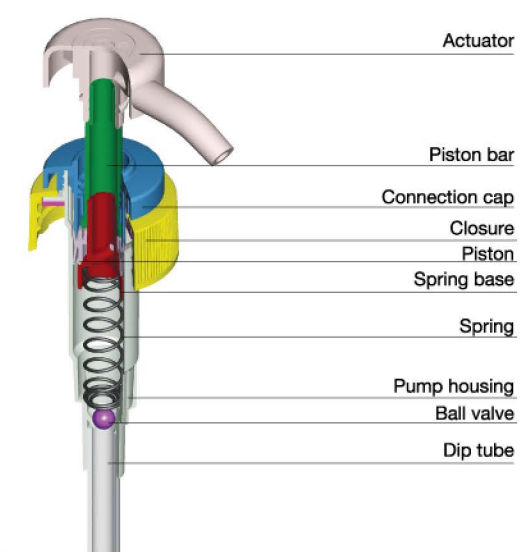

RB0204TS

- Alta portata 3.0 - 3.5cc
- RB0204TS lotion pump è indicato per applicazioni ad alta portata tipo shampoo, balsamo e bagnoschiuma.

Item	Output	Qty/CTN(pcs)	Meas.(cm)
RB0304TS	2.3-2.5CC	1000	57x37x45