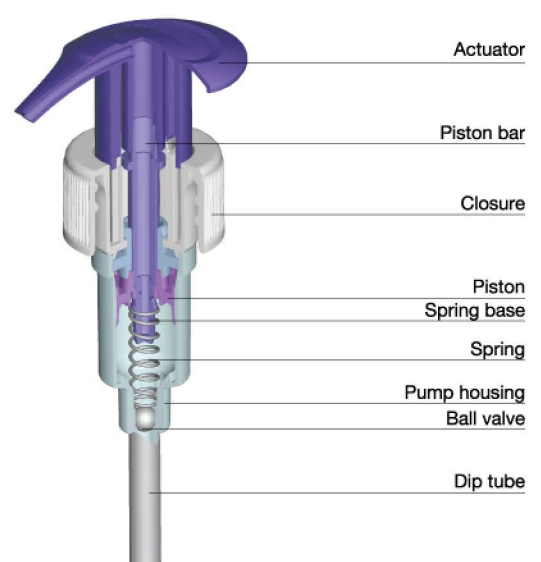

2.0CC

Item	Output	Qty/CTN(pcs)	Meas.(cm)
RB0214TS	2.0CC	1000	57x37x45
RB2214TS	2.0CC	1000	57x37x45
RB4214TS	2.0CC	1000	57x37x45

Lotion Pump

RB0304TS

- Alta portata 3.0 - 3.5cc
- Attuatore orientabile

Lotion Pump