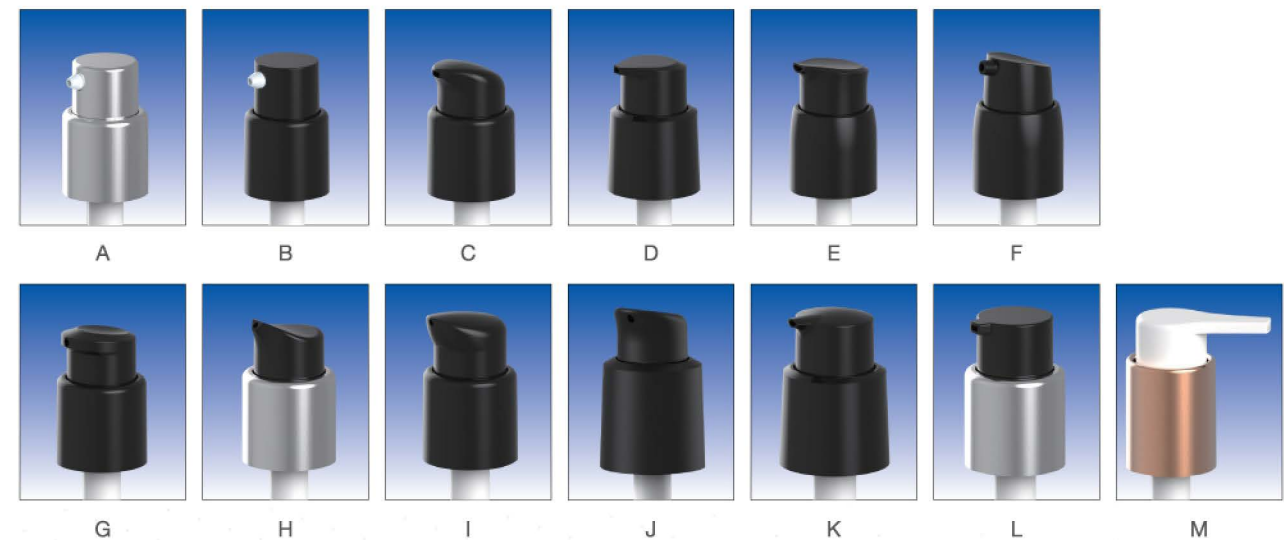

Actuator For Options.

Closure. 22/400 22/410 24/400 24/410

Item	Output	Qty/CTN(pcs)	Meas.(cm)
RB614TS	0.5CC	2000pcs	45.5x38x44