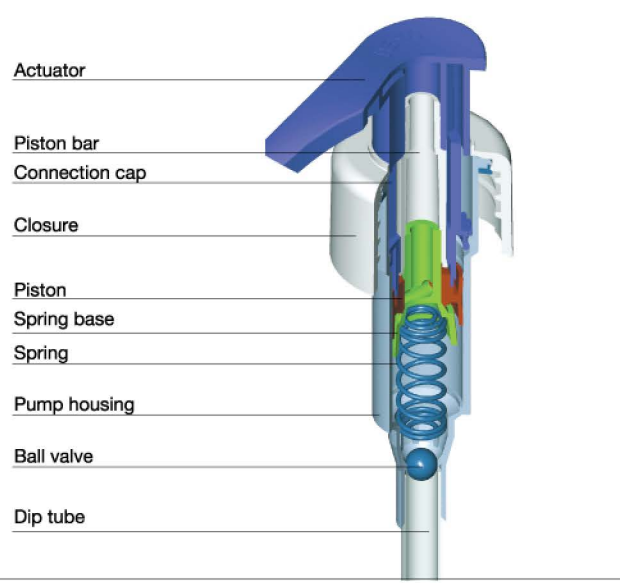

» Lotion Pump Left-right Lock

COMPATIBILITÀ

Un test di compatibilità è consigliato se ci sono dubbi o domande.
ITALIASPRAY offre un'assistenza completa per prove di laboratorio e scelta della migliore soluzione.